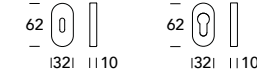

Elisse 352 / 817

DESIGN REGUITTI LAB

OTTONE - BRASS

COLLEZIONE - COLLECTION

352TK015

BOCCHETTE - ESCUTCHEONS

503NO817