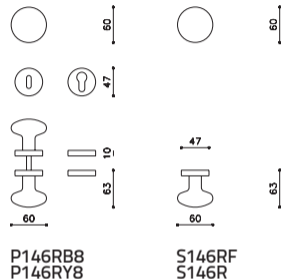

ottone/brass

CR Cromo lucido/Bright chrome

CO Cromo satinato/Satin chrome

ZL SuperOro lucido/SuperGold bright

TS SuperOro satinato/SuperGold satin

NL SuperNichel lucido/
SuperNickel bright

IS SuperInox satinato/
SuperStainlessSteel satin

RS SuperRame satinato/
SuperCopper satin

DS SuperBronzo satinato/
SuperBronze satin

US SuperAntracite satinato/
SuperAnthracite satin