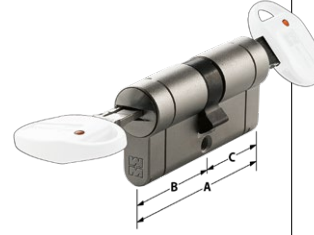

## CHIAVE/CHIAVE FRIZIONATO

DUPLICAZIONE  
PROTETTA E  
CONTROLLATA

**C55**

Quote		Articolo	Prezzo € 5 chiavi
A	B - C		
62	31-31	C55D313101	
67	31-36	C55D313601	
72	31-41	C55D314101	
72	36-36	C55D363601	
77	31-46	C55D314601	
77	36-41	C55D364101	
82	31-51	C55D315101	
82	36-46	C55D364601	
82	41-41	C55D414101	
87	31-56	C55D315601	
87	36-51	C55D365101	
87	41-46	C55D414601	
92	31-61	C55D316101	
92	36-56	C55D365601	
92	41-51	C55D415101	
92	46-46	C55D464601	
97	31-66	C55D316601	
97	36-61	C55D366101	
97	41-56	C55D415601	
97	46-51	C55D465101	
102	31-71	C55D317101	
102	41-61	C55D416101	
102	46-56	C55D465601	
102	51-51	C55D515101	
107	46-61	C55D466101	
107	51-56	C55D515601	
112	31-81	C55D318101	
112	41-71	C55D417101	
112	51-61	C55D516101	
112	56-56	C55D565601	
122	31-91	C55D319101	
122	41-81	C55D418101	
122	51-71	C55D517101	
132	61-71	C55D617101	