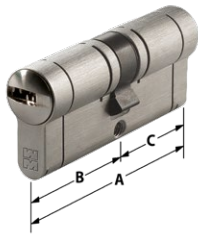

## CHIAVE/CHIAVE FRIZIONATO

DUPLICAZIONE  
PROTETTA E  
CONTROLLATA

**C55**

Quote		Articolo	Prezzo € 5 chiavi
A	B - C		
62	31-31	C55D313101	
67	31-36	C55D313601	
72	31-41	C55D314101	
72	36-36	C55D363601	
77	31-46	C55D314601	
77	36-41	C55D364101	
82	31-51	C55D315101	
82	36-46	C55D364601	
82	41-41	C55D414101	
87	31-56	C55D315601	
87	36-51	C55D365101	
87	41-46	C55D414601	
92	31-61	C55D316101	
92	36-56	C55D365601	
92	41-51	C55D415101	
92	46-46	C55D464601	
97	31-66	C55D316601	
97	36-61	C55D366101	
97	41-56	C55D415601	
97	46-51	C55D465101	
102	31-71	C55D317101	
102	41-61	C55D416101	
102	46-56	C55D465601	
102	51-51	C55D515101	
107	46-61	C55D466101	
107	51-56	C55D515601	
112	31-81	C55D318101	
112	41-71	C55D417101	
112	51-61	C55D516101	
112	56-56	C55D565601	
122	31-91	C55D319101	
122	41-81	C55D418101	
122	51-71	C55D517101	
132	61-71	C55D617101	