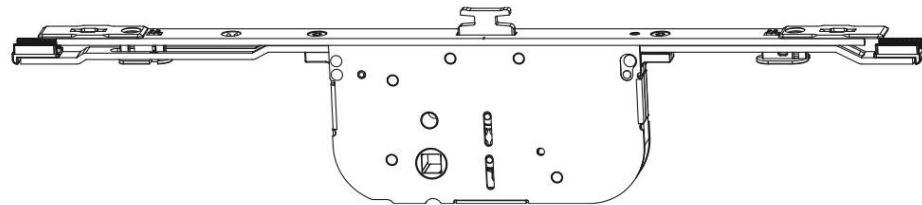

13.3.3 Intermediate faceplates

**L****No**

intermediate faceplate with 1 MF-HO silver

F	16	705	5	229773
	20	705	5	229774
	24	705	5	229775
	24 / 16	705	5	229776
U	24	705	5	229777

229969