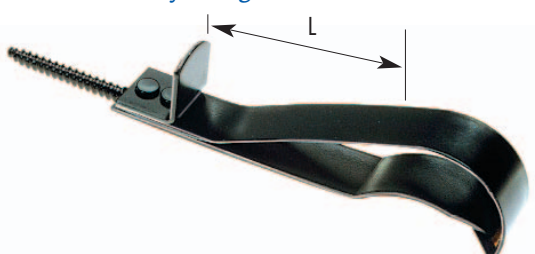

Spring shutter stop with screw

Black powder coated or yellow galvanized

Art.	Misura cm	Pz./Conf.
440	L = 5	25
450	L = 10	50
Art.	Size L cm	Pcs./Pack.

Tassello compresso
Supplied with dowel