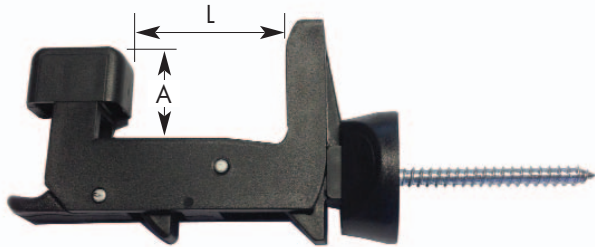

Fermapersiana automatico in plastica

Nero

Automatic plastic shutter stop

Black powder coated

Art.	Misura cm	Pz./Conf.
1400	L = 6 A = 3,6	50
Art.	Size L cm	Pcs./Pack.

Regolabile / Adjustable cm
L = 4 - 4,7 - 5

Tassello compresso
Supplied with dowel

Fermapersiana Romana a muro

Nero o tropicalizzato

Roman wall shutter stop

Black powder coated or yellow galvanized

Art.	Misura cm	Pz./Conf.
400	L = 6	25
Art.	Size L cm	Pcs./Pack.

Fermapersiana Romana con vite

Nero o tropicalizzato

Roman shutter stop with screw

Black powder coated or yellow galvanized

Art.	Misura cm	Pz./Conf.
410	L = 6	25
420	L = 12	50
Art.	Size L cm	Pcs./Pack.

Tassello compresso
Supplied with dowel