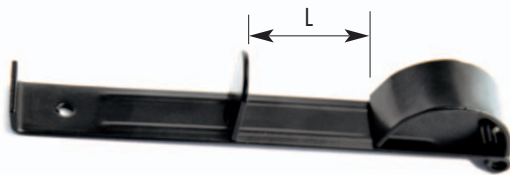

Fermapersiana automatico in plastica

Nero

Automatic plastic shutter stop

Black powder coated

Art.	Misura cm	Pz./Conf.
1400	L = 6 A = 3,6	50
Art.	Size L cm	Pcs./Pack.

Regolabile / Adjustable cm
L = 4 - 4,7 - 5

Tassello compresso
Supplied with dowel

Fermapersiana Romana a muro

Nero o tropicalizzato

Roman wall shutter stop

Black powder coated or yellow galvanized

Art.	Misura cm	Pz./Conf.
400	L = 6	25
Art.	Size L cm	Pcs./Pack.

Fermapersiana Romana con vite

Nero o tropicalizzato

Roman shutter stop with screw

Black powder coated or yellow galvanized

Art.	Misura cm	Pz./Conf.
410	L = 6	25
420	L = 12	50
Art.	Size L cm	Pcs./Pack.

Tassello compresso
Supplied with dowel