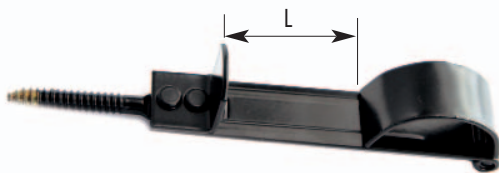

Fermapersiana automatico in plastica

Nero

Automatic plastic shutter stop

Black powder coated

Art.	Misura cm	Pz./Conf.
1400	L = 6 A = 3,6	50
Art.	Size L cm	Pcs./Pack.

Regolabile / Adjustable cm
L = 4 - 4,7 - 5

Tassello compresso
Supplied with dowel

Fermapersiana Romana a muro

Nero o tropicalizzato

Roman wall shutter stop

Black powder coated or yellow galvanized

Art.	Misura cm	Pz./Conf.
400	L = 6	25
Art.	Size L cm	Pcs./Pack.

Fermapersiana Romana con vite

Nero o tropicalizzato

Roman shutter stop with screw

Black powder coated or yellow galvanized

Art.	Misura cm	Pz./Conf.
410	L = 6	25
420	L = 12	50
Art.	Size L cm	Pcs./Pack.

Tassello compresso
Supplied with dowel