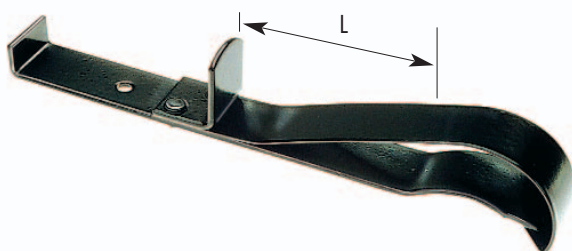

Tassello compresso
Supplied with dowel

Fermapersiana Romana a muro

Nero o tropicalizzato

Roman wall shutter stop

Black powder coated or yellow galvanized

Art.	Misura cm	Pz./Conf.
400	L = 6	25
Art.	Size L cm	Pcs./Pack.

Fermapersiana Romana con vite

Nero o tropicalizzato

Roman shutter stop with screw

Black powder coated or yellow galvanized

Art.	Misura cm	Pz./Conf.
410	L = 6	25
420	L = 12	50
Art.	Size L cm	Pcs./Pack.

Tassello compresso
Supplied with dowel

Fermapersiana a Molla a muro

Nero o tropicalizzato

Wall spring shutter stop

Black powder coated or yellow galvanized

Art.	Misura cm	Pz./Conf.
430	L = 5	25
Art.	Size L cm	Pcs./Pack.

Fermapersiana a Molla con vite