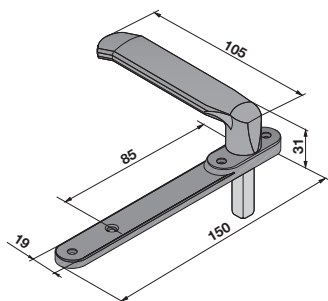

Not included

Striking plates nickel steel
Striking plates stainless steel
Inside rods

Only for Art. 085

Half cylinder nickel - 37 mm
Nickel cylinder - 54 mm
Key Alike
Handle with plate

Only for Art. 285 (cross key cylinder)

Key Alike
Handle with plate

Maniglia con placca in nylon nero.

Handle with black nylon plate.

ARTICOLO Article	FINITURA Finish		Quantità min. da ordinare
086.00.04.0	Per cilindro sagomato - For profile cylinder Nylon nero - Black nylon	5	5
086.01.04.0	Per cilindro a spillo - For cross key cylinder Nylon nero - Black nylon	5	5