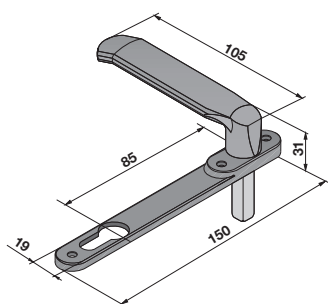

A RICHIESTA

Contropiastre

Kit aste interne

Solo per Art. 085

Mezzo cilindro nichelato - 37 mm
Cilindro nichelato - 54 mm
Cifratura uguale K.A.
Maniglia con placca

Solo per Art. 285 (spillo)

Cifratura uguale K.A.
Maniglia con placca

Not included

Striking plates nickel steel
Striking plates stainless steel
Inside rods

Only for Art. 085

Half cylinder nickel - 37 mm
Nickel cylinder - 54 mm
Key Alike
Handle with plate

Only for Art. 285 (cross key cylinder)

Key Alike
Handle with plate

Maniglia con placca in nylon nero.

Handle with black nylon plate.

ARTICOLO Article	FINITURA Finish		Quantità min. da ordinare
086.00.04.0	Per cilindro sagomato - For profile cylinder Nylon nero - Black nylon	5	5
086.01.04.0	Per cilindro a spillo - For cross key cylinder Nylon nero - Black nylon	5	5