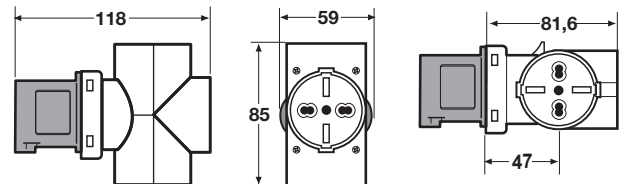

Designed and patented by Rosi, it is unique on the market and its functionality is given by 3 Italian Schuko sockets on a single adaptor with industrial plug.

ADATTATORE ADAPTOR IP20

REF.	SPINA PLUG 230V	PRESA SOCKETS 230V	
1879*	IND 16A 3P	Schuko Biv. 10/16A (3x)	10/120

REF.	SPINA PLUG 400V	PRESA SOCKETS 230V	
1840	IND 16A 5P	Schuko Biv. 10/16A (3x)	8/96

* Articolo gestito a stock. | This product is available on stock.