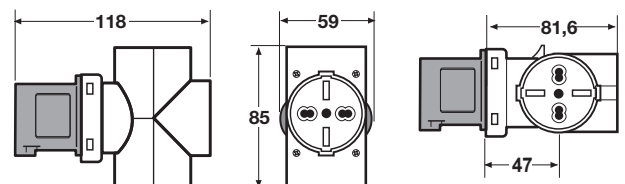

* Articolo gestito a stock. | This product is available on stock.