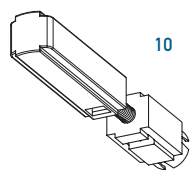

CHRONOSOFT 15X30

COD. CE1530CHR

boxes of: 35 pieces

Lengths	330*	430*	530*	630	>630
Trimming	10	110	150	125	150

* Without delayed drop / Senza meccanismo ritardato

certification

File nr. R39141

application

TIMBER
DOOR

SECURITY
DOOR

plunger type

10

size 15x30 mm

seals

RT5

**51,5
dB Rw**
IFT Cert. n.
PB Z04
K06-04
en-01