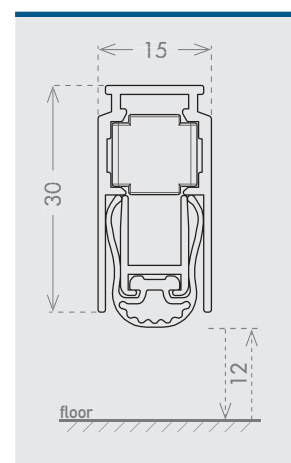

CHRONOSOFT 15X30

COD. CE1530CHR

boxes of: 35 pieces

Lengths	330*	430*	530*	630	>630
Trimming	10	110	150	125	150

* Without delayed drop / Senza meccanismo ritardato

certification

File nr. R39141

application

TIMBER
DOOR

SECURITY
DOOR

plunger type

10

size 15x30 mm

seals

RT5

**51,5
dB Rw**
IFT Cert. n.
PB Z04
K06-04
en-01