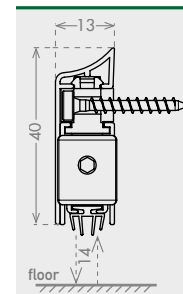

## application

ALL TYPES  
OF SWING DOOR

size 13x39 mm

size 13x39 mm