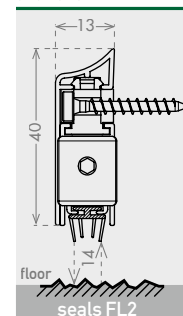

## application

ALL TYPES  
OF SWING DOOR

size 13x39 mm

size 13x39 mm