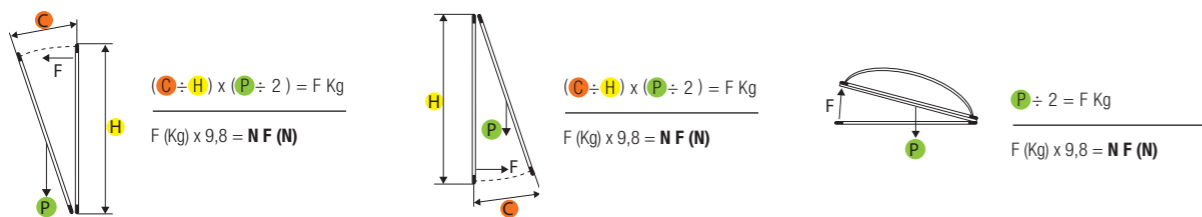

Formule per il calcolo della forza necessaria a movimentare il serramento

Formulas for calculating the force necessary to move the window