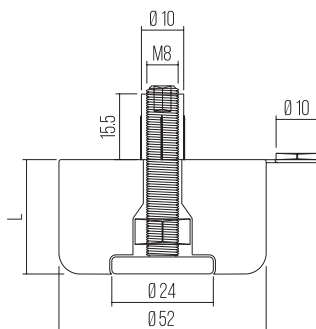

PIEDINI REGOLABILI

ADJUSTABLE LEGS

MATERIALE: TECNOPLASTICA/FERRO
MATERIAL: PLASTIC/STEEL

ART.	L	
PR0131..	27	400
PR0231..	17	500
PR0331..	44	400

COLORI SPECIALI SU RICHIESTA / SPECIAL COLOURS ON REQUEST

FINITURE / FINISHES: ..NE ..GG

COPRIVITI

COVER CAPS

MATERIALE: TECNOPLASTICA
MATERIAL: PLASTIC

ART.	
PR1302..	1000

COLORI SPECIALI SU RICHIESTA / SPECIAL COLOURS ON REQUEST

FINITURE / FINISHES: ..BI ..NE ..NO