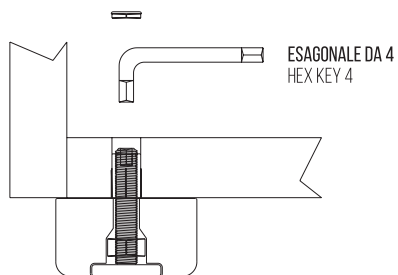

PIEDINI REGOLABILI PER CUCINA

ADJUSTABLE KITCHEN LEGS