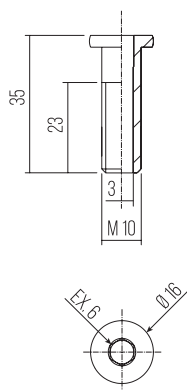

VITI

SCREWS

MATERIALE: FERRO
MATERIAL: STEEL

ART.	
PR1407..	1000

COLORI SPECIALI SU RICHIESTA / SPECIAL COLOURS ON REQUEST

FINITURE / FINISHES: ..ZB