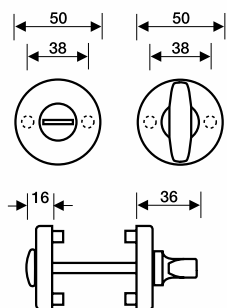

K 382 R6 - 7 - 8 BZG

K 382 RS6 - 7 - 8 BZG

K 389

Chiusura privacy BZG
Bathroom privacy set