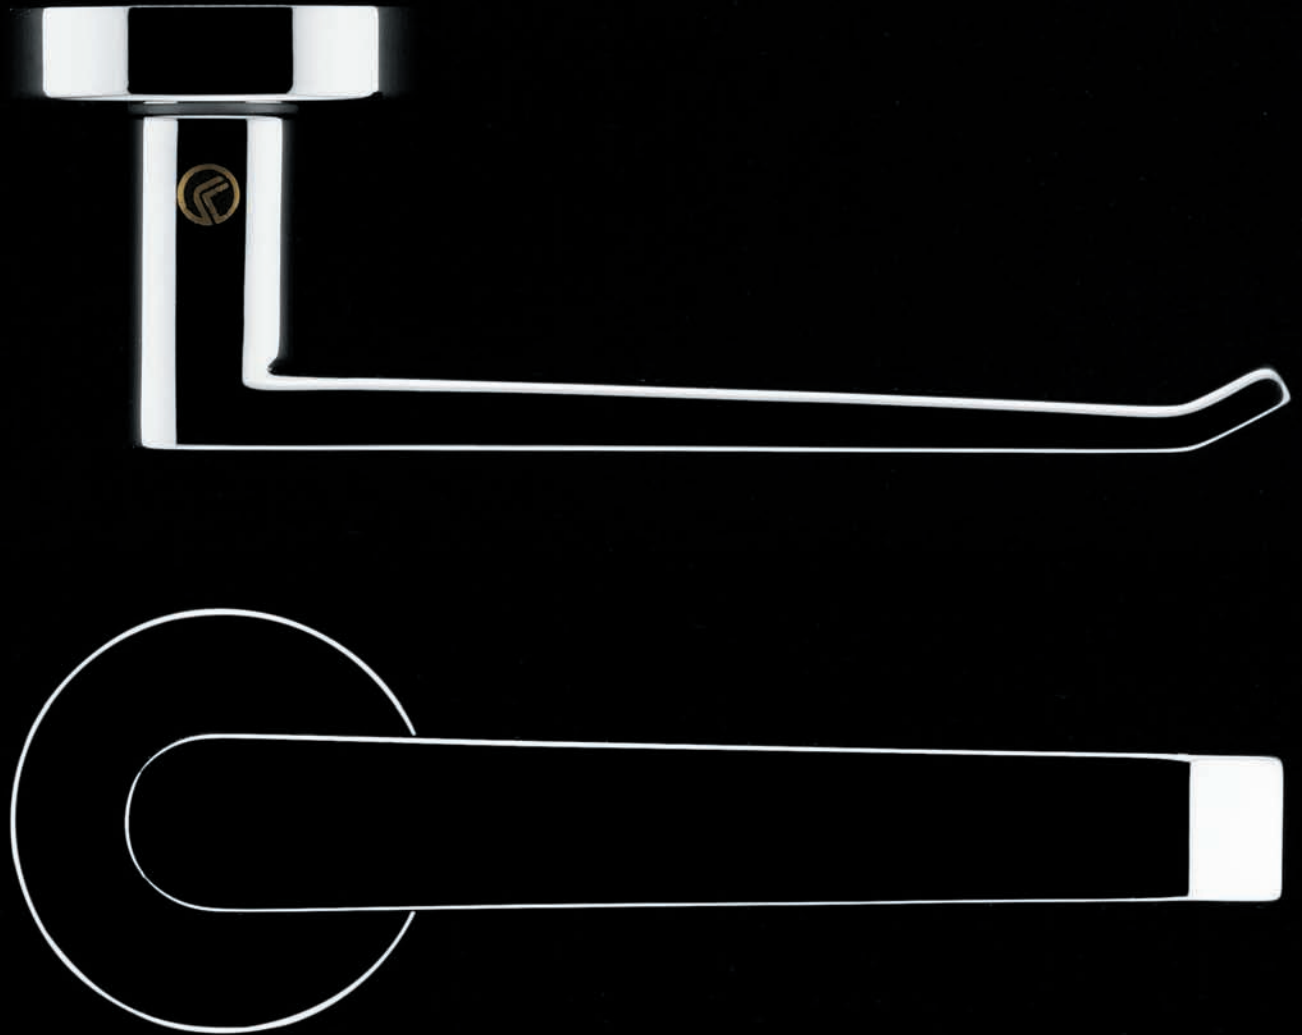

Fusital

H 362

Serie CC Duemilanove design Carlo Colombo

# H 362

Serie CC Duemilanove design Carlo Colombo

Materiale Ottone	Material Brass
Finitura Cromsatin Cromo	Finish Satin chrome Chrome

La linearità è interrotta da una lieve piega del metallo che suggerisce un leggero movimento.

The handle reduced to its concept, conveys a good functionality by keeping a clean, essential and rigorous sign, but paying attention to the details in order to fully express the architect's style.

The linearity is discontinued by a light bend of the metal suggesting a slight movement.