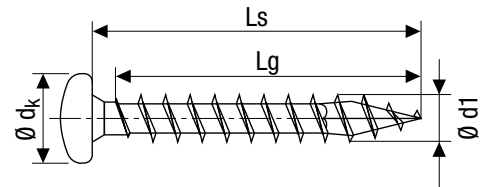

Universal screw, pan head,

Cross recess Z, full thread

4CUT

Case-hardened, slide-coated

Thread Ø d1	Dimensions [mm]			Packaging units			SPAX No.	EAN code
	Length total Ls	Length thread Lg	Bit size Z	SPAX Box [pieces]	Master carton [pieces]	Pallet qty		
Standard Package								
3.0* Ø dk = 6.0 mm	10	8	1	1,000	10,000	1,120,000	0231010300105	4003530014970
	12	11	1	1,000	10,000	1,120,000	0231010300125	4003530014987
	15	13	1	1,000	10,000	1,120,000	0231010300155	4003530015007
	16	15	1	1,000	10,000	630,000	0231010300165	4003530015014
	20	18	1	1,000	10,000	630,000	0231010300205	4003530015038
	25	23	1	1,000	10,000	630,000	0231010300255	4003530015045
	30	28	1	1,000	10,000	320,000	0231010300305	4003530015052
3.5 Ø dk = 7.0 mm	12	11	2	1,000	10,000	630,000	0231010350125	4003530015069
	15	13	2	1,000	10,000	630,000	0231010350155	4003530015083
	16	15	2	1,000	10,000	630,000	0231010350165	4003530015090
	20	18	2	1,000	10,000	630,000	0231010350205	4003530015106
	25	23	2	1,000	10,000	320,000	0231010350255	4003530015113
	30	27	2	1,000	10,000	320,000	0231010350305	4003530015120
	35	32	2	1,000	10,000	320,000	0231010350355	4003530015137
4.0 Ø dk = 8.0 mm	40	37	2	1,000	10,000	280,000	0231010350405	4003530015144
	12	11	2	1,000	10,000	630,000	0231010400125	4003530015151
	15	13	2	1,000	10,000	630,000	0231010400155	4003530015175
	16	15	2	1,000	10,000	320,000	0231010400165	4003530015182
	20	18	2	1,000	10,000	320,000	0231010400205	4003530015212
	25	23	2	1,000	10,000	320,000	0231010400255	4003530015229
	30	27	2	1,000	10,000	280,000	0231010400305	4003530015236
	35	32	2	1,000	5,000	280,000	0231010400355	4003530015243
	40	37	2	500	5,000	160,000	0231010400405	4003530015250
4.5 Ø dk = 9.0 mm	45	42	2	500	5,000	160,000	0231010400455	4003530015267
	50	47	2	500	5,000	140,000	0231010400505	4003530015274
	60	50**	2	500	5,000	140,000	0231010400605	4003530015281
4.5 Ø dk = 9.0 mm	12	11	2	1,000	10,000	630,000	0231010450125	4003530015298
	15	13	2	1,000	10,000	320,000	0231010450155	4003530015304
	16	15	2	1,000	10,000	320,000	0231010450165	4003530015311