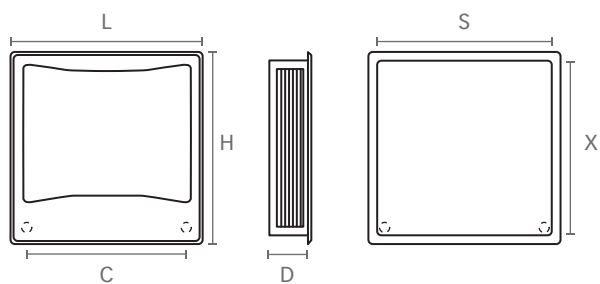

ART. **MA30**

design: Studio Mital

Maniglia in zama pressofusa da incasso,
completa di viti M4x15.

Die-cast zamac flush handle,
with M4 x 15 screws included.

Misure / Sizes

Finiture / Finishes

Cromo
Chrome

Econichel
Econickel