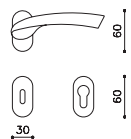

M173VB8
M173VY8