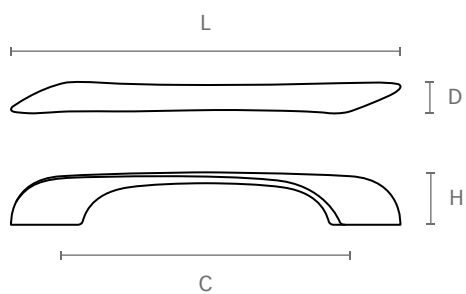

ART. **3000**

design: Studio Mital

Maniglia in zama pressofusa, completa di viti M4 x 25.

Die-cast zamac handle, with M4 x 25 screws included.

Misure / Sizes

Finiture / Finishes

Cromo
Chrome

Cromo opaco
Matt chrome

Nichel satinato
Satined nickel

ART.	L	C	H	D
3000A	189	160	22	10
3000B	157	128	22	10
3000C	121	96	21	8
3000D	86	64	21	7