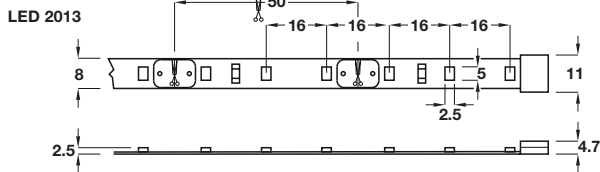

## Loox 12V LED 2013 / 2015 flexible strip light, 8/10 mm

IP20

- > For surface mounting, self adhesive, 5000 mm length
- > Can be shortened every 50 mm (2013) or 100 mm (2015)
- > Voltage: 12V. Wattage: See table below
  - 2013: Max. 5 m per 30W driver
  - 2015: Max. 3.8 m per 30W driver
- > 2.0 m lead with Loox 12V connector included
- > White LED board
- > Order qty: 1 pc