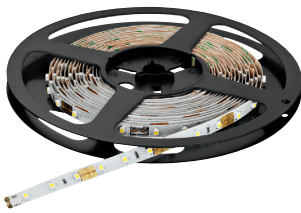

# LOOX 12V LED 2013 / 2015 FLEXIBLE STRIP LIGHT

The close LED grouping on the 2013 flexible strip light with 60 diodes per metre provides uniform lighting. The 2015 flexible strip light has 30 diodes per metre and is ideal for all applications involving direct lighting of furniture or interiors.

## Loox 12V LED 2013 / 2015 flexible strip light, 8/10 mm

IP20

- > For surface mounting, self adhesive, 5000 mm length
- > Can be shortened every 50 mm (2013) or 100 mm (2015)
- > Voltage: 12V. Wattage: See table below
  - 2013: Max. 5 m per 30W driver
  - 2015: Max. 3.8 m per 30W driver
- > 2.0 m lead with Loox 12V connector included
- > White LED board
- > Order qty: 1 pc

LED 2013

LED 2015

Output:	3200 K	4000 K	6500 K
Light colour:	Warm white	Cool white	Daylight white
Colour Rendering Index:	80	80	80
<b>LED 2013:</b> Number of diodes:	300 diodes (60 per metre)		
Light output (Lm):	1750	1800	1800
Wattage (W):	25W uncut (4.8W per metre)		
Efficacy (Lm/W):	73	75	75
<b>LED 2015:</b> Number of diodes:	150 diodes (30 per metre)		
Light output (Lm):	2600	2650	2700
Wattage (W):	36W uncut (7.1W per metre)		
Efficacy (Lm/W):	72	74	75

## Loox LED 2013 / 2015 interconnecting lead

- > 50 mm version for corner connection
- > 500 and 2000 mm versions for connecting strips in continuous run
- > Black / white plastic
- > Order qty: 1 pc

Suitable for	LED 2013	LED 2015
Length 50 mm	833.74.870	833.74.754
Length 500 mm	833.74.872	833.74.755
Length 2000 mm	833.74.873	833.74.756