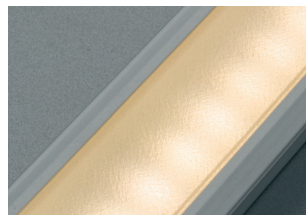

## Loox LED 2013 / 2015 interconnecting lead

- > 50 mm version for corner connection
- > 500 and 2000 mm versions for connecting strips in continuous run
- > Black / white plastic
- > Order qty: 1 pc

Suitable for	LED 2013	LED 2015
Length 50 mm	833.74.870	833.74.754
Length 500 mm	833.74.872	833.74.755
Length 2000 mm	833.74.873	833.74.756

## LED 2013 / 2015 clip connector

- > For connecting two pieces of flexible strip lights LED 2013 or 2015 together
- > White plastic
- > Order qty: 1 pc

Suitable for	LED 2013	LED 2015
Cat. No.	833.74.874	833.74.757

## Aluminium profiles for recess or surface mounting of LED 2013 / 2015 and 3013 / 3015

Milky

Frosted

For surface mounting

For recess mounting

For corner surface mounting

Wardrobe rail profile

- > Aluminium profiles in different styles are available for a wide range of applications, for use with LED 2013 / 2015 or 3013 / 3015
- > For more information please refer to pages 90-94