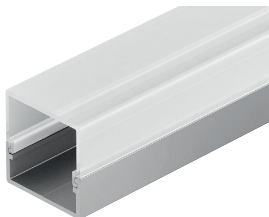

## LED 2013 / 2015 clip connector

- > For connecting two pieces of flexible strip lights LED 2013 or 2015 together
- > White plastic
- > Order qty: 1 pc

Suitable for	LED 2013	LED 2015
Cat. No.	833.74.874	833.74.757

## Aluminium profiles for recess or surface mounting of LED 2013 / 2015 and 3013 / 3015

Milky

Frosted

For surface mounting

For recess mounting

For corner surface mounting

Wardrobe rail profile

- > Aluminium profiles in different styles are available for a wide range of applications, for use with LED 2013 / 2015 or 3013 / 3015
- > For more information please refer to pages 90-94