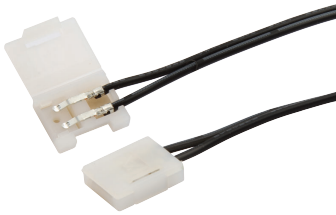

## Loox 12V LED 2013 / 2015 flexible strip light, 8/10 mm

IP20

- > For surface mounting, self adhesive, 5000 mm length
- > Can be shortened every 50 mm (2013) or 100 mm (2015)
- > Voltage: 12V. Wattage: See table below
  - 2013: Max. 5 m per 30W driver
  - 2015: Max. 3.8 m per 30W driver
- > 2.0 m lead with Loox 12V connector included
- > White LED board
- > Order qty: 1 pc

## Loox LED 2013 / 215 connecting lead

- > Included with strip light; order this additional lead separately if required
- > With 12V plug system and clip for LED strip light
- > Black / white plastic
- > Order qty: 1 pc

## Loox LED 2013 / 2015 interconnecting lead

- > 50 mm version for corner connection
- > 500 and 2000 mm versions for connecting strips in continuous run
- > Black / white plastic
- > Order qty: 1 pc

Suitable for	LED 2013	LED 2015
Length 50 mm	833.74.870	833.74.754
Length 500 mm	833.74.872	833.74.755
Length 2000 mm	833.74.873	833.74.756

## LED 2013 / 2015 clip connector

- > For connecting two pieces of flexible strip lights LED 2013 or 2015 together
- > White plastic
- > Order qty: 1 pc

Suitable for	LED 2013	LED 2015
Cat. No.	833.74.874	833.74.757