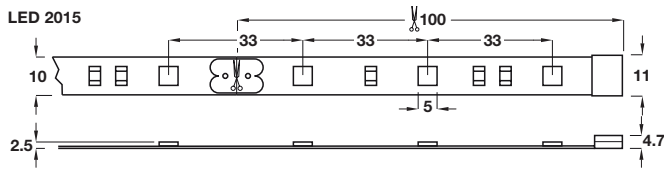

## Loox 12V LED 2013 / 2015 flexible strip light, 8/10 mm

IP20

- > For surface mounting, self adhesive, 5000 mm length
- > Can be shortened every 50 mm (2013) or 100 mm (2015)
- > Voltage: 12V. Wattage: See table below
  - 2013: Max. 5 m per 30W driver
  - 2015: Max. 3.8 m per 30W driver
- > 2.0 m lead with Loox 12V connector included
- > White LED board
- > Order qty: 1 pc