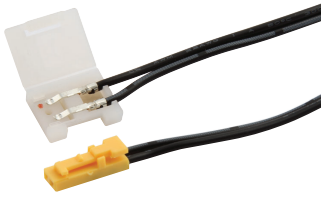

## Loox 12V LED 2013 / 2015 flexible strip light, 8/10 mm

IP20

- > For surface mounting, self adhesive, 5000 mm length
- > Can be shortened every 50 mm (2013) or 100 mm (2015)
- > Voltage: 12V. Wattage: See table below
  - 2013: Max. 5 m per 30W driver
  - 2015: Max. 3.8 m per 30W driver
- > 2.0 m lead with Loox 12V connector included
- > White LED board
- > Order qty: 1 pc

Version	3200 K	4000 K	6500 K
LED 2013	833.73.337	833.73.336	833.73.343
LED 2015	833.73.403	833.73.404	833.73.411

- > Order Loox 12V driver and mains lead separately, shown on page **62**
- > Order switch separately, switches shown on pages **134-136**
- > Aluminium profiles with frosted or milky cover are available separately if required, shown on pages **90-94**

## Loox LED 2013 / 215 connecting lead

- > Included with strip light; order this additional lead separately if required
- > With 12V plug system and clip for LED strip light
- > Black / white plastic
- > Order qty: 1 pc

## Loox LED 2013 / 2015 interconnecting lead

- > 50 mm version for corner connection
- > 500 and 2000 mm versions for connecting strips in continuous run
- > Black / white plastic
- > Order qty: 1 pc

Suitable for	LED 2013	LED 2015
Length 50 mm	833.74.870	833.74.754
Length 500 mm	833.74.872	833.74.755
Length 2000 mm	833.74.873	833.74.756