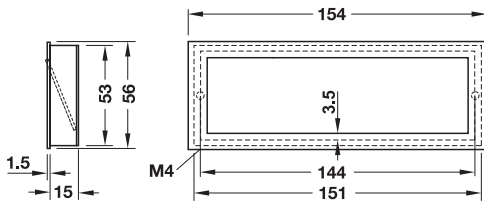

Inset handle, Rectangular

1

Inset handles, boat style fittings, folding handles, folding handles, push-buttons

- > Material: Zinc alloy, Recessed grip: Plastic
- > Housing depth: 15 mm
- > Hole spacing: 144 mm

Colour/finish	External dimensions mm	Housing dimensions mm	Cat. No.
Silver coloured, Recessed grip: Black, Matt	154 x 56	151 x 53	151.96.901
Black, Matt, Recessed grip: Black, Matt	154 x 56	151 x 53	151.96.902

Packing: 1 or 15 Piece

! M4 threaded screws

► MB 1.479

DGH-M 2021, HDE-en, 10/20: Dimensional data not binding. We reserve the right to alter specifications without notice.