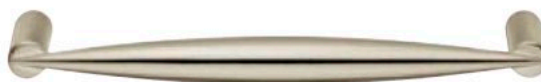

A 291

design Itamar Harari

Nikrall Lega Zama UNI 3717 / Nikrall Zamak Alloy UNI 3717

B \diamond **mm 128** [5"]
Nikmatt / Satin Nickel
C \diamond **mm 96** [3.3/4"]
Nikmatt / Satin Nickel
D \diamond **mm 32** [1.1/4"]
Nikmatt / Satin Nickel

252

A 290

design Itamar Harari

Nikrall Lega Zama UNI 3717 / Nikrall Zamak Alloy UNI 3717

B \diamond **mm 128** [5"]
Cromo / Chrome
Nikmatt / Satin Nickel
C \diamond **mm 96** [3.3/4"]
Cromo / Chrome
Nikmatt / Satin Nickel
D \diamond **mm 64** [2.1/2"]
Cromo / Chrome
Nikmatt / Satin Nickel