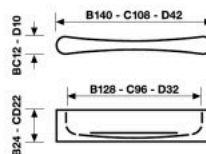

A 291

design Itamar Harari

Nikrall Lega Zama UNI 3717 / Nikrall Zamak Alloy UNI 3717

B \diamond **mm 128** [5"]
Nikmatt / Satin Nickel
C \diamond **mm 96** [3.3/4"]
Nikmatt / Satin Nickel
D \diamond **mm 32** [1.1/4"]
Nikmatt / Satin Nickel

252

A 290

design Itamar Harari

Nikrall Lega Zama UNI 3717 / Nikrall Zamak Alloy UNI 3717

B \diamond **mm 128** [5"]
Cromo / Chrome
Nikmatt / Satin Nickel
C \diamond **mm 96** [3.3/4"]
Cromo / Chrome
Nikmatt / Satin Nickel
D \diamond **mm 64** [2.1/2"]
Cromo / Chrome
Nikmatt / Satin Nickel