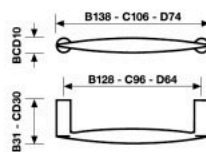

A 291

design Itamar Harari

Nikrall Lega Zama UNI 3717 / Nikrall Zamak Alloy UNI 3717

B \diamond **mm 128** [5"]
Nikmatt / Satin Nickel
C \diamond **mm 96** [3.3/4"]
Nikmatt / Satin Nickel
D \diamond **mm 32** [1.1/4"]
Nikmatt / Satin Nickel

252

A 290

design Itamar Harari

Nikrall Lega Zama UNI 3717 / Nikrall Zamak Alloy UNI 3717

B \diamond **mm 128** [5"]
Cromo / Chrome
Nikmatt / Satin Nickel
C \diamond **mm 96** [3.3/4"]
Cromo / Chrome
Nikmatt / Satin Nickel
D \diamond **mm 64** [2.1/2"]
Cromo / Chrome
Nikmatt / Satin Nickel