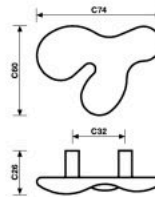

Maniglie\Handles A 236 | A 235

A 236

design Eero Aarnio

Nikrall Lega Zama UNI 3717 / Nikrall Zamak Alloy UNI 3717

C \diamond mm 32 [1.1/4"]
Cromo / Chrome
Light Grey

262

A 235

design Eero Aarnio

Nikrall Lega Zama UNI 3717 / Nikrall Zamak Alloy UNI 3717

A \diamond mm 128 [5"]
Light Grey
B \diamond mm 96 [3.3/4"]
Light Grey