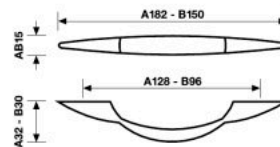

Maniglie\Handles A 236 | A 235

A 236

design Eero Aarnio

Nikrall Lega Zama UNI 3717 / Nikrall Zamak Alloy UNI 3717

C \diamond mm 32 [1.1/4"]
Cromo / Chrome
Light Grey

262

A 235

design Eero Aarnio

Nikrall Lega Zama UNI 3717 / Nikrall Zamak Alloy UNI 3717

A \diamond mm 128 [5"]
Light Grey
B \diamond mm 96 [3.3/4"]
Light Grey