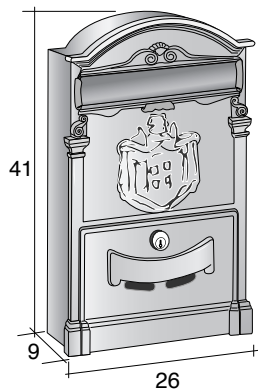

RESMA

(confezione da 2 pezzi)

PER ESTERNO

RES • In alluminio pressofuso anodizzato e verniciato colore rosso, nero, verde, grigio ghisa, marrone e ruggine.

(2-pieces package)

OUTDOORS - MAGAZINE FORMAT

RES • In die-cast anodized aluminium painted in the following colors: red, black, green, cast-iron grey, brown and rust.