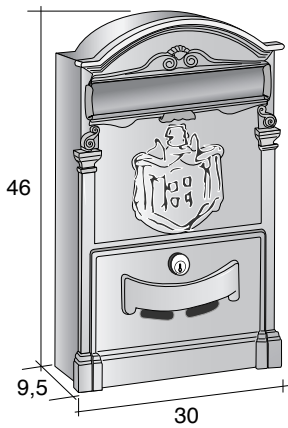

CON TRATTAMENTO
ANTICORROSIONE
CORROSIONPROOF
TREATMENT

RESMAXIRUG

(confezione da 2 pezzi)

PER ESTERNO

RESMAXI • In alluminio pressofuso anodizzato e verniciato colore rosso, nero, verde, grigio ghisa, marrone e ruggine.

(2-pieces package)

OUTDOORS - MAGAZINE FORMAT

RESMAXI • In die-cast anodized aluminium painted in the following colors: red, black, green, cast-iron grey, brown and rust.

CON TRATTAMENTO
ANTICORROSIONE
CORROSIONPROOF
TREATMENT