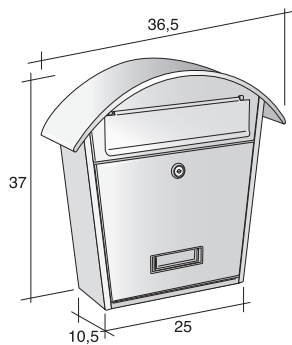

VILLAIX

VILLAGH

(confezione da 6 pezzi)

**PER ESTERNO**

- VILLAIX** • In acciaio inox  
**VILLAGH** • In lamiera zincata verniciata ghisa

(6-pieces package)

**OUTDOORS - MAGAZINE FORMAT**

- VILLAIX** • Stainless steel  
**VILLAGH** • Galvanized sheet steel  
 cast-iron grey painted

22

CHALETIX

CHALETBI

CHALETGH

(confezione da 5 pezzi)

**PER ESTERNO**

- CHALETIX** • In acciaio inox  
**CHALETGH** • In lamiera zincata verniciata ghisa  
**CHALETBI** • In lamiera zincata verniciata bianco

(5-pieces package)

**OUTDOORS - MAGAZINE FORMAT**

- CHALETIX** • Stainless steel  
**CHALETGH** • Galvanized sheet steel - cast-iron  
 grey painted  
**CHALETBI** • Galvanized sheet steel  
 white painted